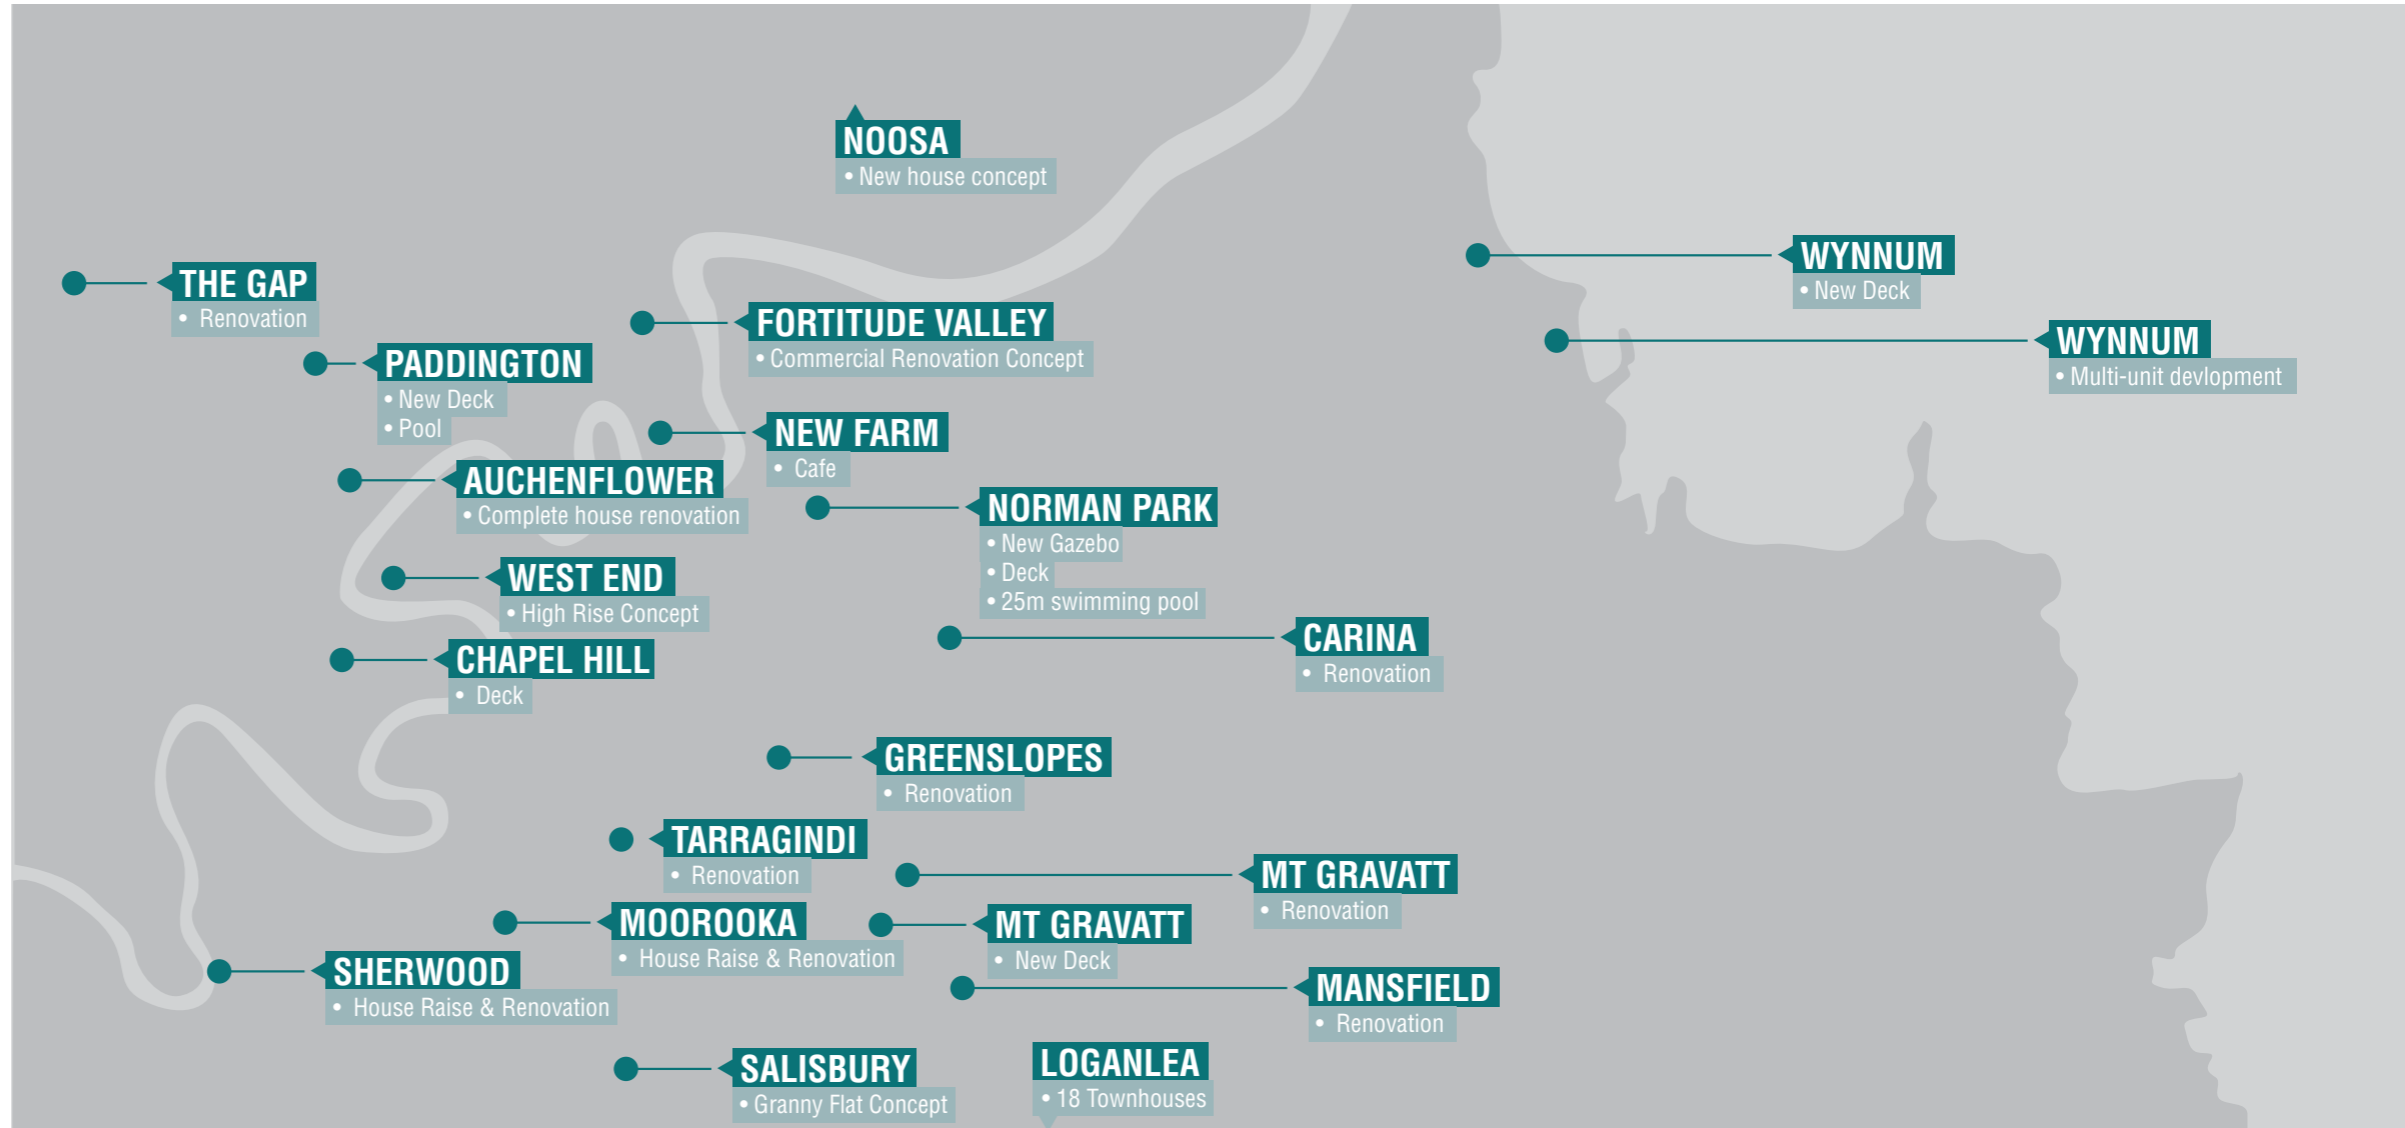

PROJECTS COMPLETED OR UNDER CONSTRUCTION IN SOUTH-EAST QUEENSLAND